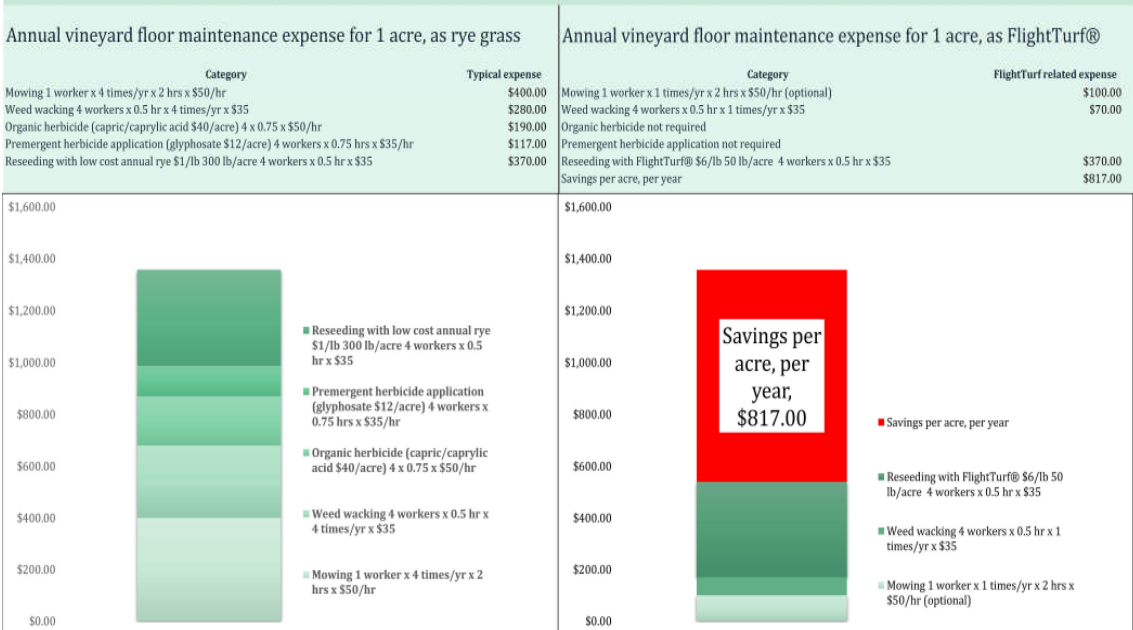

Comparison of existing mature vineyard floor maintenance expense where rye grass or FlightTurf® is already established